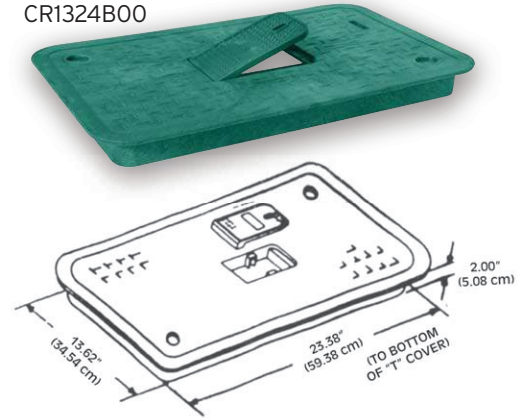

AH1324

FOR USE IN NON-VEHICLE TRAFFIC AREAS

PRODUCT	DESCRIPTION	WEIGHT (LBS)	PALLET QTY
AH132412T00H	Assembly with T-Cover, Hex Bolts	23	16
AH132412R00H	Assembly with Reader Cover, Hex Bolts	23	16
CT1324H00	Cover, T-Style	8	100
CR1324B00	Cover, Reader Door	8	100
BH132412B00	Box, 12H	15	16

CR1324B00