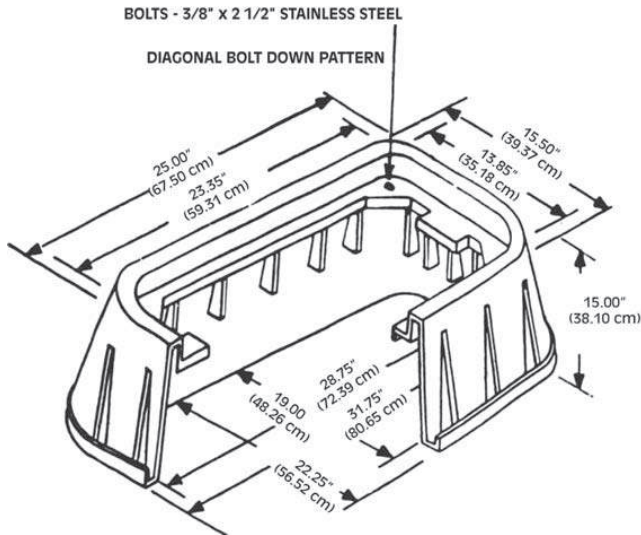

BH132412B00