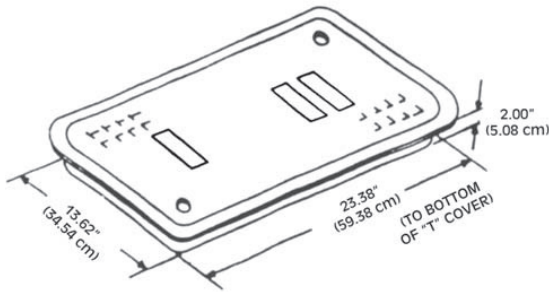

AH1324

FOR USE IN NON-VEHICLE TRAFFIC AREAS

PRODUCT	DESCRIPTION	WEIGHT (LBS)	PALLET QTY
AH132412T00H	Assembly with T-Cover, Hex Bolts	23	16
AH132412R00H	Assembly with Reader Cover, Hex Bolts	23	16
CT1324H00	Cover, T-Style	8	100
CR1324B00	Cover, Reader Door	8	100
BH132412B00	Box, 12H	15	16

CR1324B00